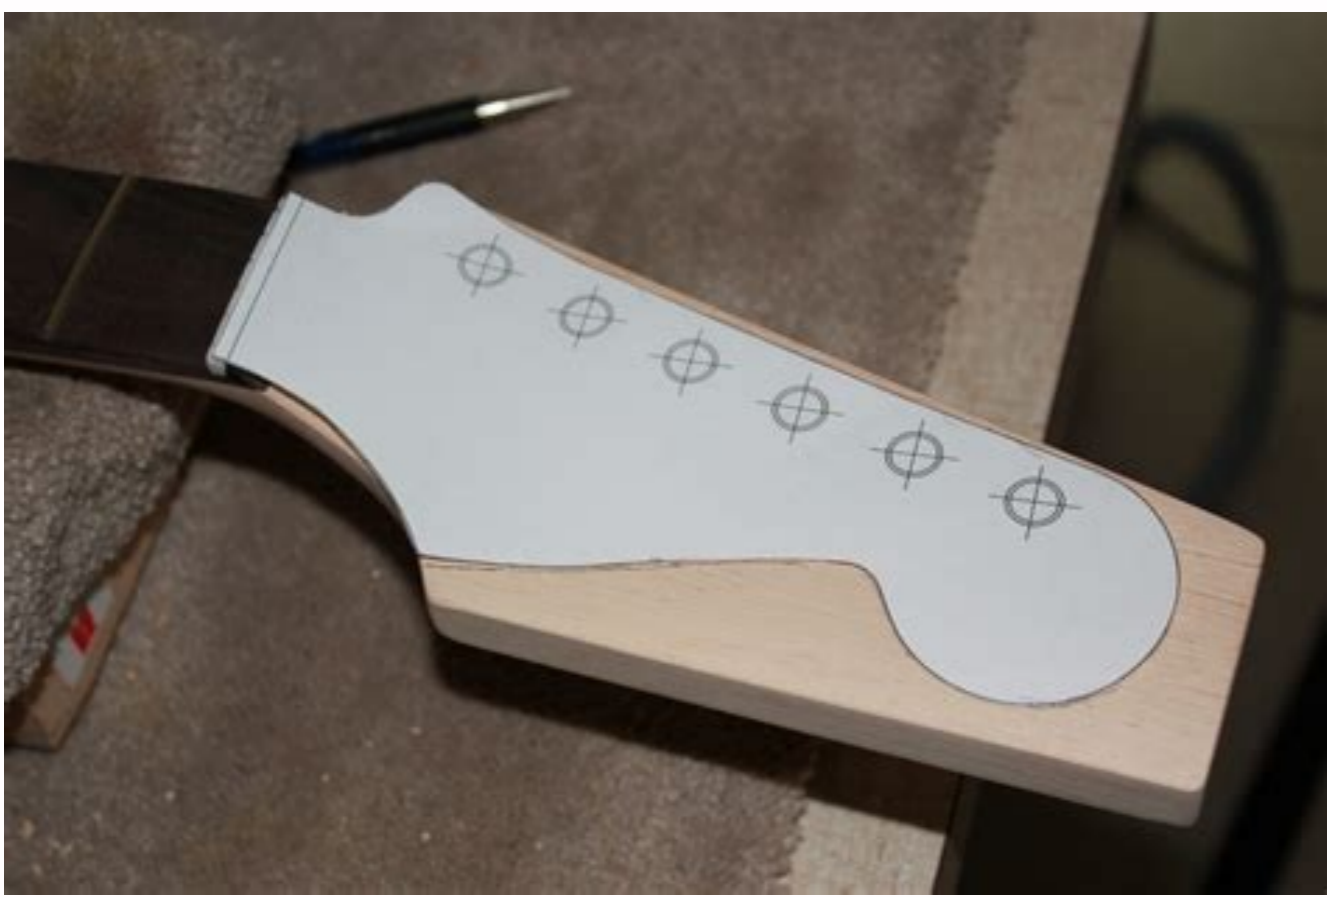

Fender stratocaster headstock template pdf template s

Stratocaster headstock template. Stratocaster headstock template pdf. Fender stratocaster headstock template.