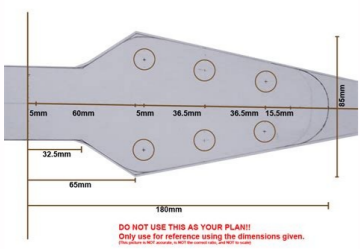

Fender stratocaster headstock template pdf template s

Stratocaster headstock template. Stratocaster headstock template pdf. Fender stratocaster headstock template.