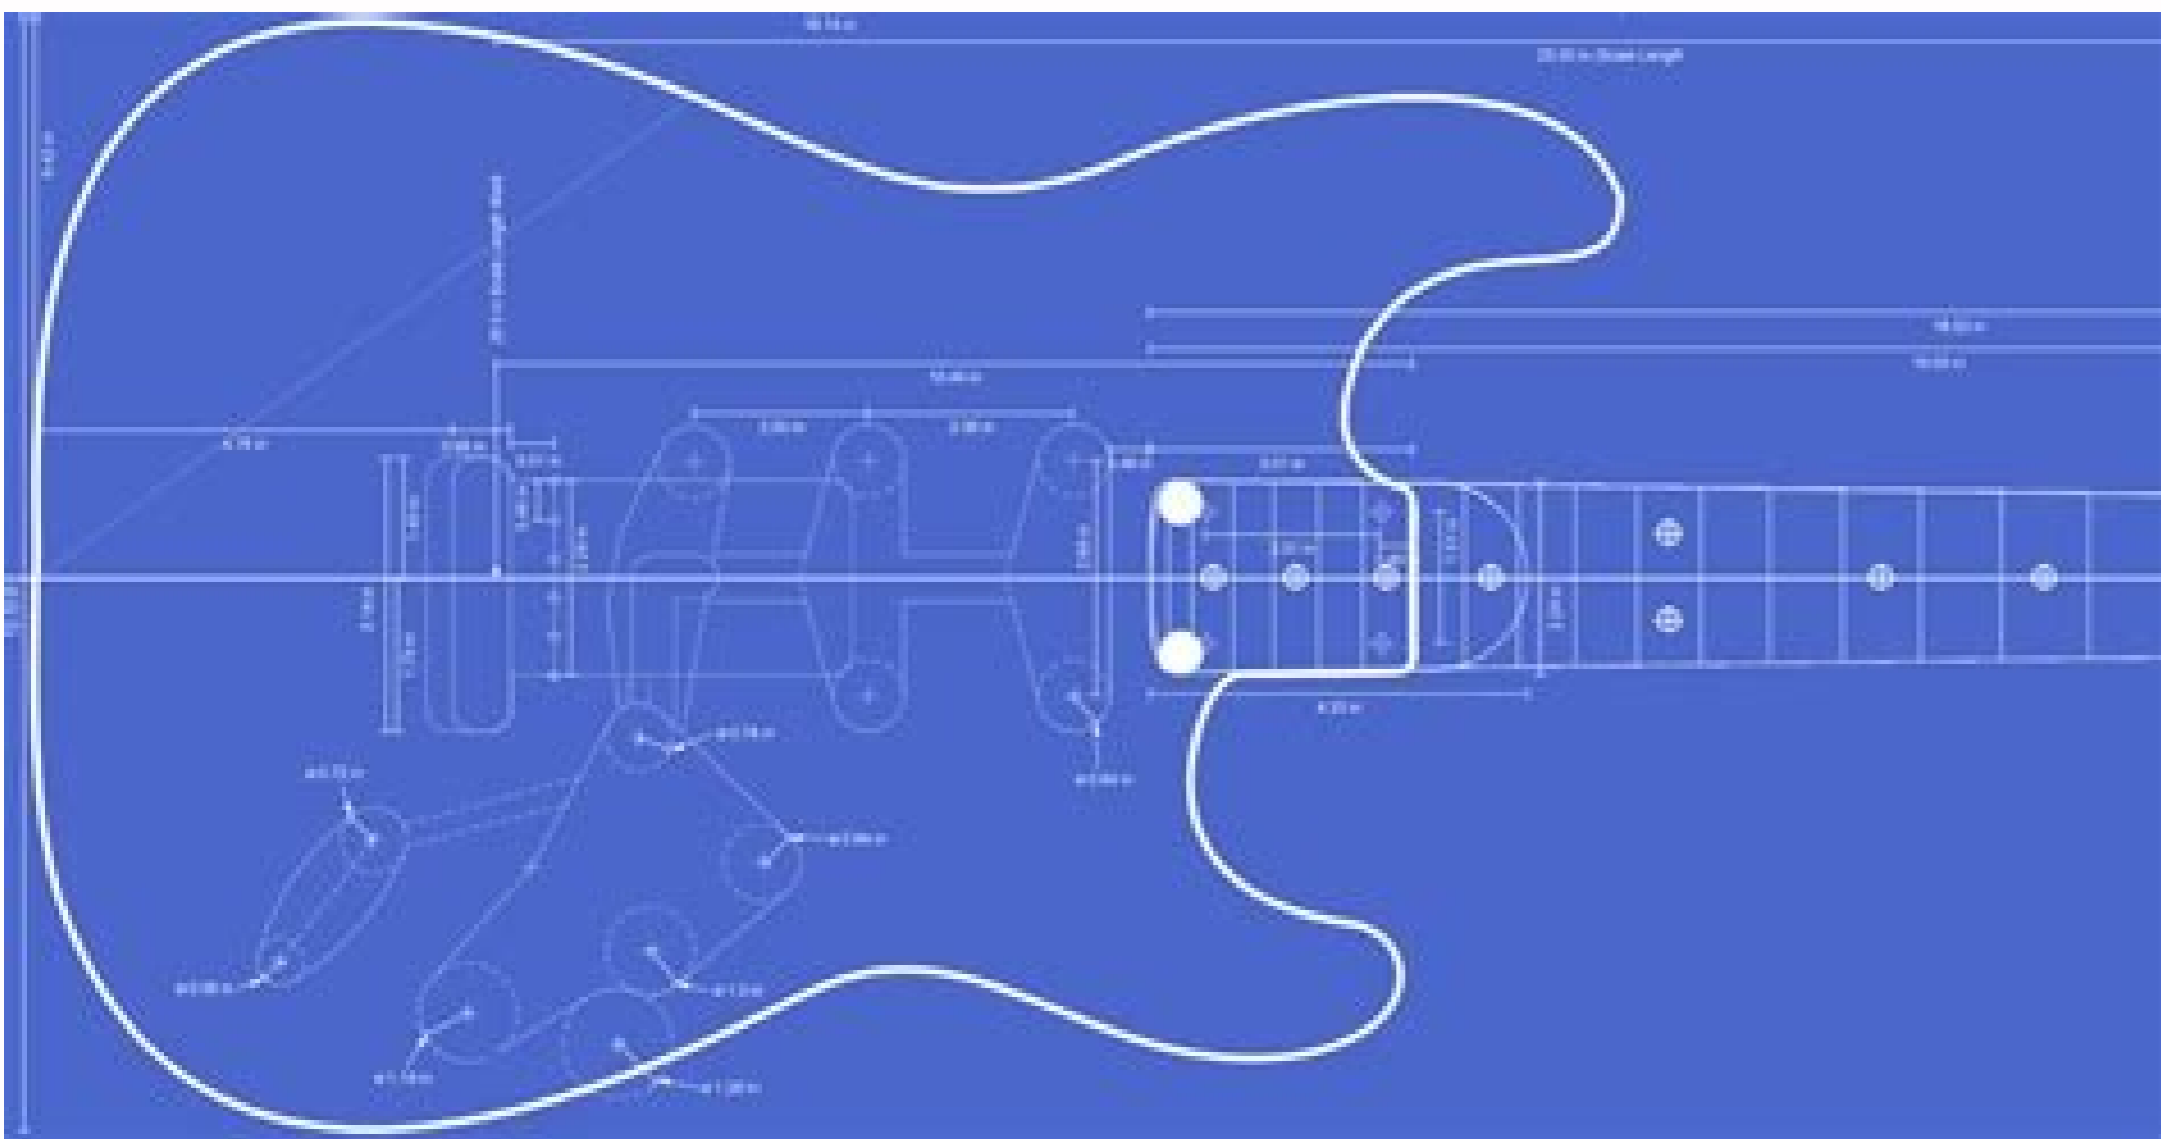

Fender stratocaster headstock template pdf template s

Stratocaster headstock template. Stratocaster headstock template pdf. Fender stratocaster headstock template.