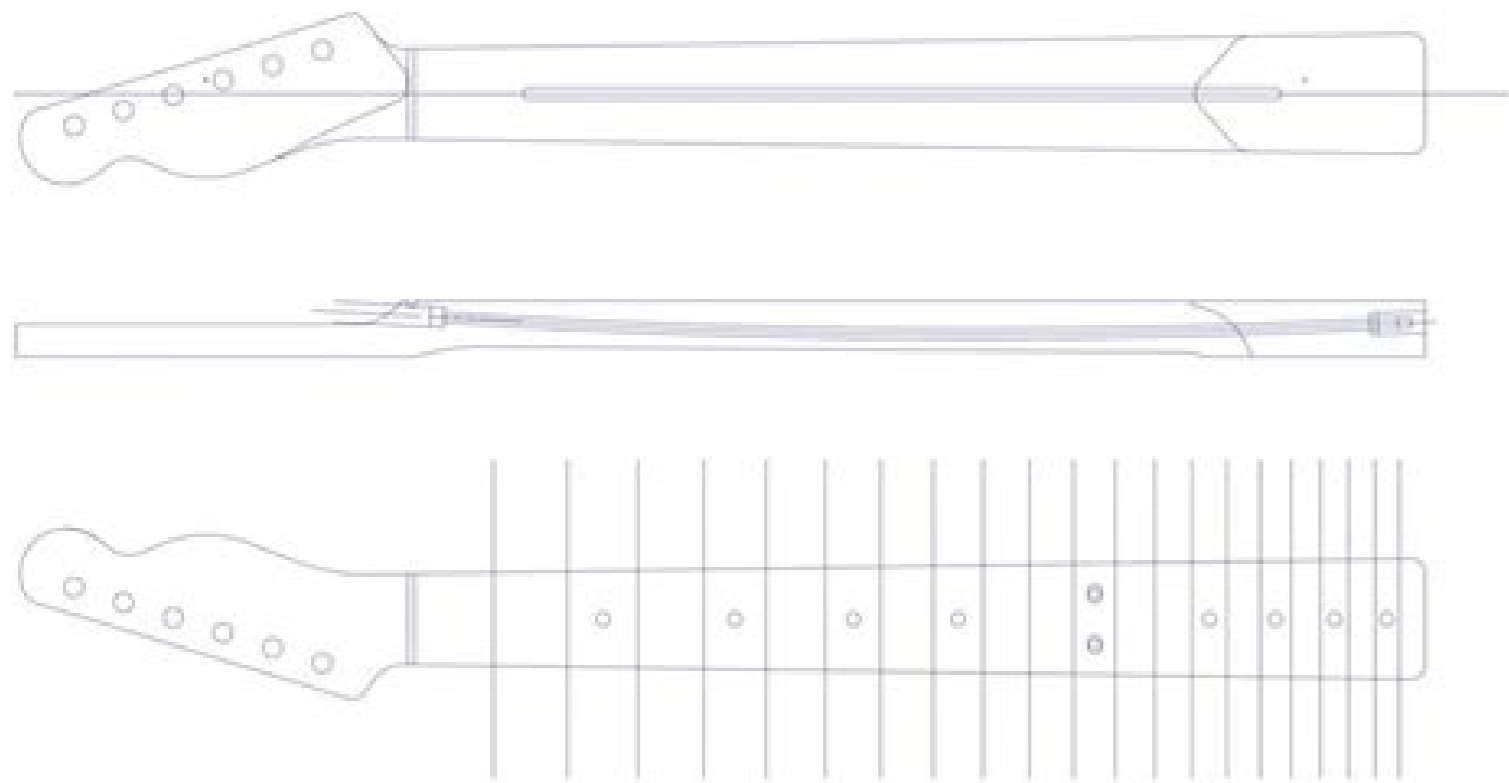

Fender stratocaster headstock template pdf template s

Stratocaster headstock template. Stratocaster headstock template pdf. Fender stratocaster headstock template.